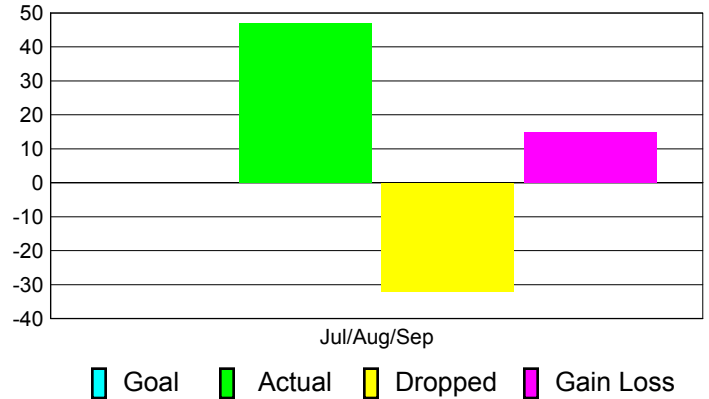

Membership Results 2012-2013

Goal, New, Dropped, Gain/Loss

Comparison of Membership Gain/Loss

Current Year Compared to the Previous Year