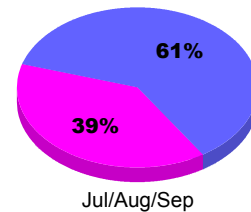

**Membership Results
2012-2013**

**Membership
2011-2012**

Month	Net Memb Goal	Actual New Memb	Actual Dropped Memb	Gain/Loss of Memb	Gain/Loss of Memb
Jul/Aug/Sep		47	-32	15	4
Totals		47	-32	15	4

Membership Results 2012-2013

Goal, New, Dropped, Gain/Loss

Comparison of Membership Gain/Loss

Current Year Compared to the Previous Year

Gender Comparison 2012-2013

Jul/Aug/Sep

Male Female